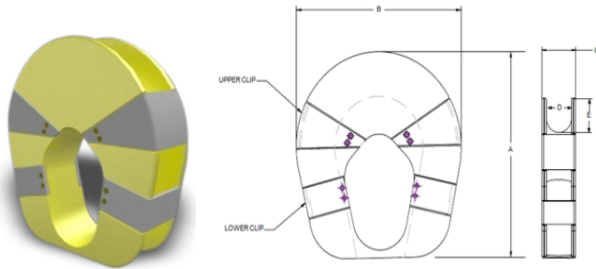

# Workhorse SRT

High Capacity Synthetic Rope Thimble

## Features

- Individually traceable
- MBL exceeds corresponding diameter HMPE ropes 100% rope protection at eye
- Detachable clips = inserts into existing eyes
- 3:1 D/d ratio maximizes grommet strength

## Specifications

Rope Diameter (in)	Working Load Limit (tons)	A (in)	B (in)	C (in)	D (in)	E (in)	Weight (lbs)
1.5 – 2	355.0	12.339	11.550	3.452	2.200	2.775	26
2 – 2.5	522.4	14.556	14.250	4.00	2.750	3.375	56
2.5 – 3	732.0	17.333	16.950	4.550	3.300	3.975	99
2.75 – 3.25	874.8	19.723	18.300	4.825	3.575	4.275	133
3 – 3.5	1038.8	21.207	20.325	5.238	3.850	4.725	176
3.5 – 4	1246.5	23.184	22.350	5.650	4.400	5.175	230
4 – 4.5	1631.3	25.658	25.725	6.338	4.950	5.925	323
4.5 – 5	1884.7	28.199	27.750	6.750	5.500	6.375	400